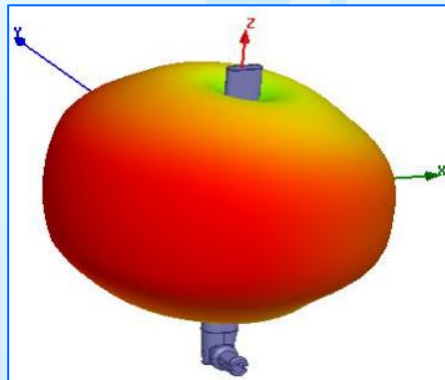

### Mechanical spec.:

- Antenna Size** 194.3\*21\*14mm
- Antenna Color** Black/Other
- Cover material** ABS
- Connector** IPEX-I\*2/Pigtail\*2
- 2.4G&5G Cable** ø1.37/Black/200mm
- 6G Cable** ø1.37 /Gray/80mm
- Tilt Founction at joint** 0° &45° &90°
- Storage Temperature** -30° ~ +70° C
- ROHS** Compliant
- Application** Router/Mobile devices

## Electrical performance:

2.4G/5G port-VSWR

6G port-VSWR

2.44GHz

5.55GHz

6.55GHz