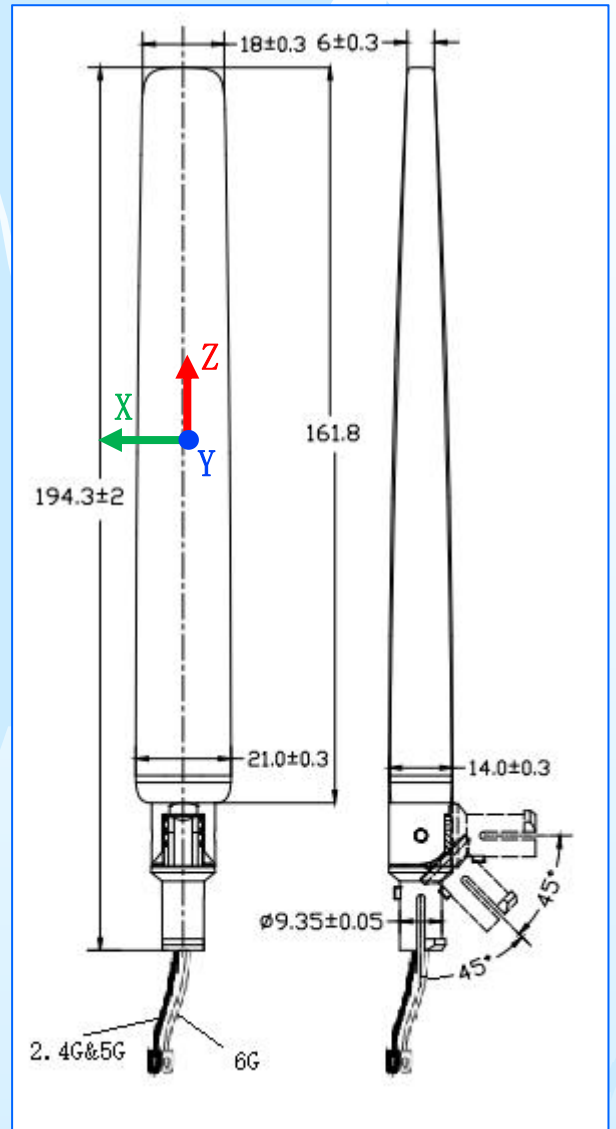

### Mechanical spec.:

- Antenna Size** 194.3\*21\*14mm
- Antenna Color** Black/Other
- Cover material** ABS
- Connector** IPEX-I\*2/Pigtail\*2
- 2.4G&5G Cable** ø1.37/Black/200mm
- 6G Cable** ø1.37 /Gray/80mm
- Tilt Founction at joint** 0° &45° &90°
- Storage Temperature** -30° ~ +70° C
- ROHS** Compliant
- Application** Router/Mobile devices

Dimensions (Unit: mm)

Note: Antenna color & Cable spec. can according to customer's requirement.