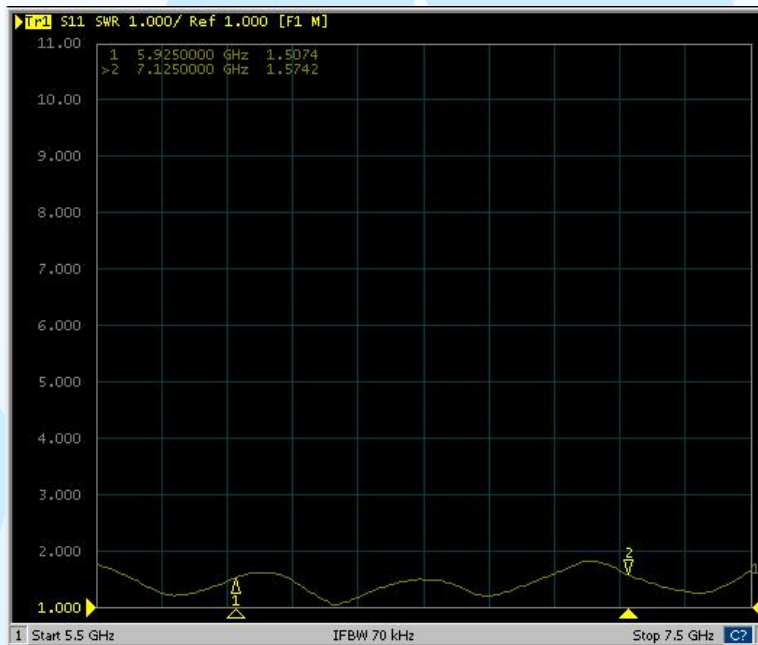

### Mechanical spec.:

- Antenna Size** 194.3\*21\*14mm
- Antenna Color** Black/Other
- Cover material** ABS
- Connector** IPEX-I\*2/Pigtail\*2
- 2.4G&5G Cable** ø1.37/Black/200mm
- 6G Cable** ø1.37 /Gray/80mm
- Tilt Founction at joint** 0° &45° &90°
- Storage Temperature** -30° ~ +70° C
- ROHS** Compliant
- Application** Router/Mobile devices

Dimensions (Unit: mm)

Note: Antenna color & Cable spec. can according to customer's requirement.

## Electrical performance:

2.4G/5G port-VSWR

6G port-VSWR

2.44GHz

5.55GHz

6.55GHz