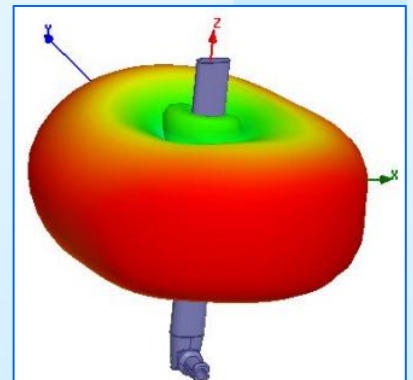

### Mechanical spec.:

- Antenna Size** 194.3\*21\*14mm
- Antenna Color** Black/Other
- Cover material** ABS
- Connector** IPEX-I\*2/Pigtail\*2
- 2.4G&5G Cable** ø1.37/Black/200mm
- 6G Cable** ø1.37 /Gray/80mm
- Tilt Founction at joint** 0° &45° &90°
- Storage Temperature** -30° ~ +70° C
- ROHS** Compliant
- Application** Router/Mobile devices

## Electrical performance:

2.4G/5G port-VSWR

6G port-VSWR

2.44GHz

5.55GHz

6.55GHz