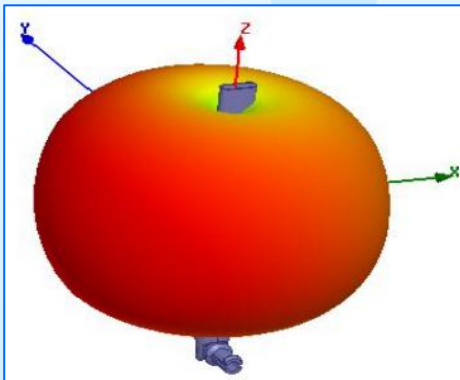

Electrical performance:

2.44GHz