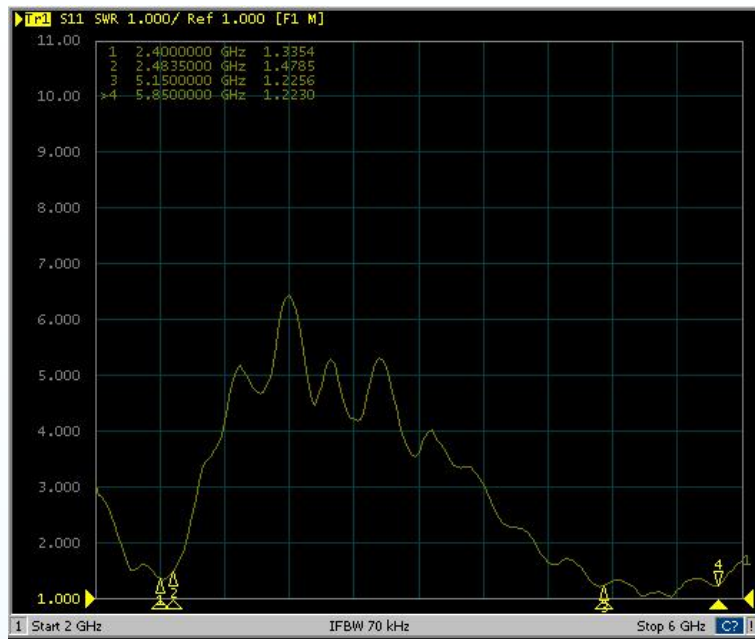

### Mechanical spec.:

- Antenna Size** 194.3\*21\*14mm
- Antenna Color** Black/Other
- Cover material** ABS
- Connector** IPEX-I\*2/Pigtail\*2
- 2.4G&5G Cable** ø1.37/Black/200mm
- 6G Cable** ø1.37 /Gray/80mm
- Tilt Founction at joint** 0° &45° &90°
- Storage Temperature** -30° ~ +70° C
- ROHS** Compliant
- Application** Router/Mobile devices

## Electrical performance:

2.4G/5G port-VSWR

6G port-VSWR

2.44GHz

5.55GHz

6.55GHz